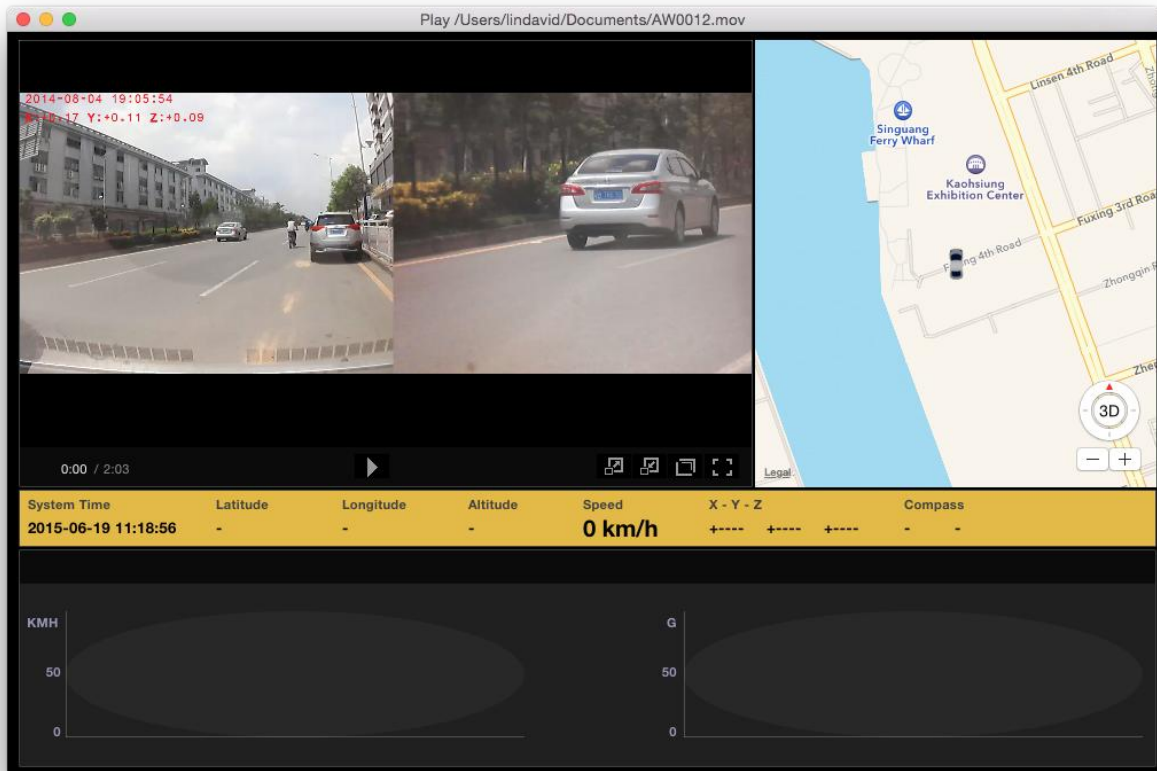

The brand new data loading and analyzing technique handles with ease even when driving large amount of data; creating more future spatial concepts in each window. The meticulous consideration of each detail in the operational and visual aspects is designed to enhance your usage experience.

KUTECH always persists in giving consideration to both technology innovation and quality.

iTunes Link :

- v1.0.2

Features :

- System develop based on OS X Yosemite 10.10.
- Easy to use.
- Play the driving video with the screen size of 16:9; drag; scroll; zoom in; zoom out; play in full-screen.
- Works with Google Maps; drawing of the driving route map; dynamic playing of the driving street map.
- Systems date; altitude and latitude; vehicle speed; height; G Sensor; compass; linear velocity chart; G linear chart
- Supports video formats of MOV, GPS/G-Sensor MAP.

iReal Function v1.0.2

iPp 行車記錄影片播放 Mac App，可同步播放行車影片與行駛街道圖，能透過影片與街道圖，靜態與動態的互相做結合，看的更廣、更清楚，增加您視覺的空域感。

全新資料載入分析技術，即使驅動再大的資料依舊輕鬆自在。在每個視窗間，創造更多未來空間概念。每個細節的審慎考量，操控性、視覺性，都為了提升您的使用體驗。

人性化的感覺，滑鼠輕輕一點您想看的的地方立即放大，點選截圖功能畫面輸出至您的桌面。

iTunes Link：

- v1.0.1

特性：

- 行車影片 16:9 螢幕播放、拖拉、捲動、放大、縮小、全螢幕播放。
- 搭配 Google Map、行車路線地圖繪製、行車街道圖動態播放。
- 系統日期、經緯度、車速、高度、G Sensor、指北針、速度線性圖、G 線性圖。
- 支援影片格式 MOV、GPS/G-Sensor MAP。

iReal Function v1.0.2

iReal Function v1.0.2